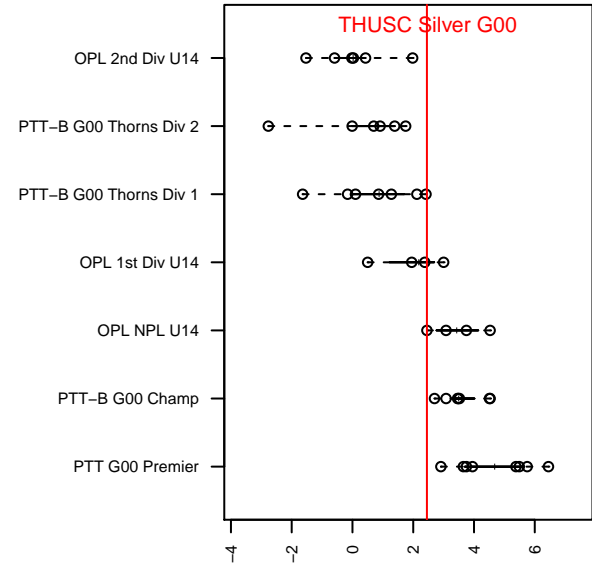

THUSC Silver G00

Tualatin Hills United SC
 Tualatin Hills, OR
 G00 total strength=1134
 attack=3.23 defense=3.14
 fall league = OPL NPL U14
 spr league = Spr OPL Chinook Div U14

alt names used:
 TUALATIN HILLS UNITED SC THUSC SILVER
 TUALATIN HILLS UNITED SC THUSC SILVER
 Tualatin Hills United SC United Silver
 TUALATIN HILLS UNITED SC SILVER (OR)
 Tualatin Hills United SC United Silver
 THUSC-Silver
 Tualatin Hills United SC United Silver

Venues played:
 2014 United Cup U14
 2014 Oswego Nike Cup Gold U14
 2014 NWCL U14
 2014 OPL National Premier League U14
 2014 Spr OPL Chinook Division U14
 2014 OPL State Cup U14

THUSC Silver G00
 Dots are actual minus expected GF (blue circles) and GA (red triangles).
 Blue line is smoothed change in attack strength. Red is smoothed change in defense strength.

**attack and defense variance (black dot)
relative to other teams
and top 10 in region**

**attack and defense rating
relative to others at age
and all opponents in last 13 months**

Performance relative to 13 month average